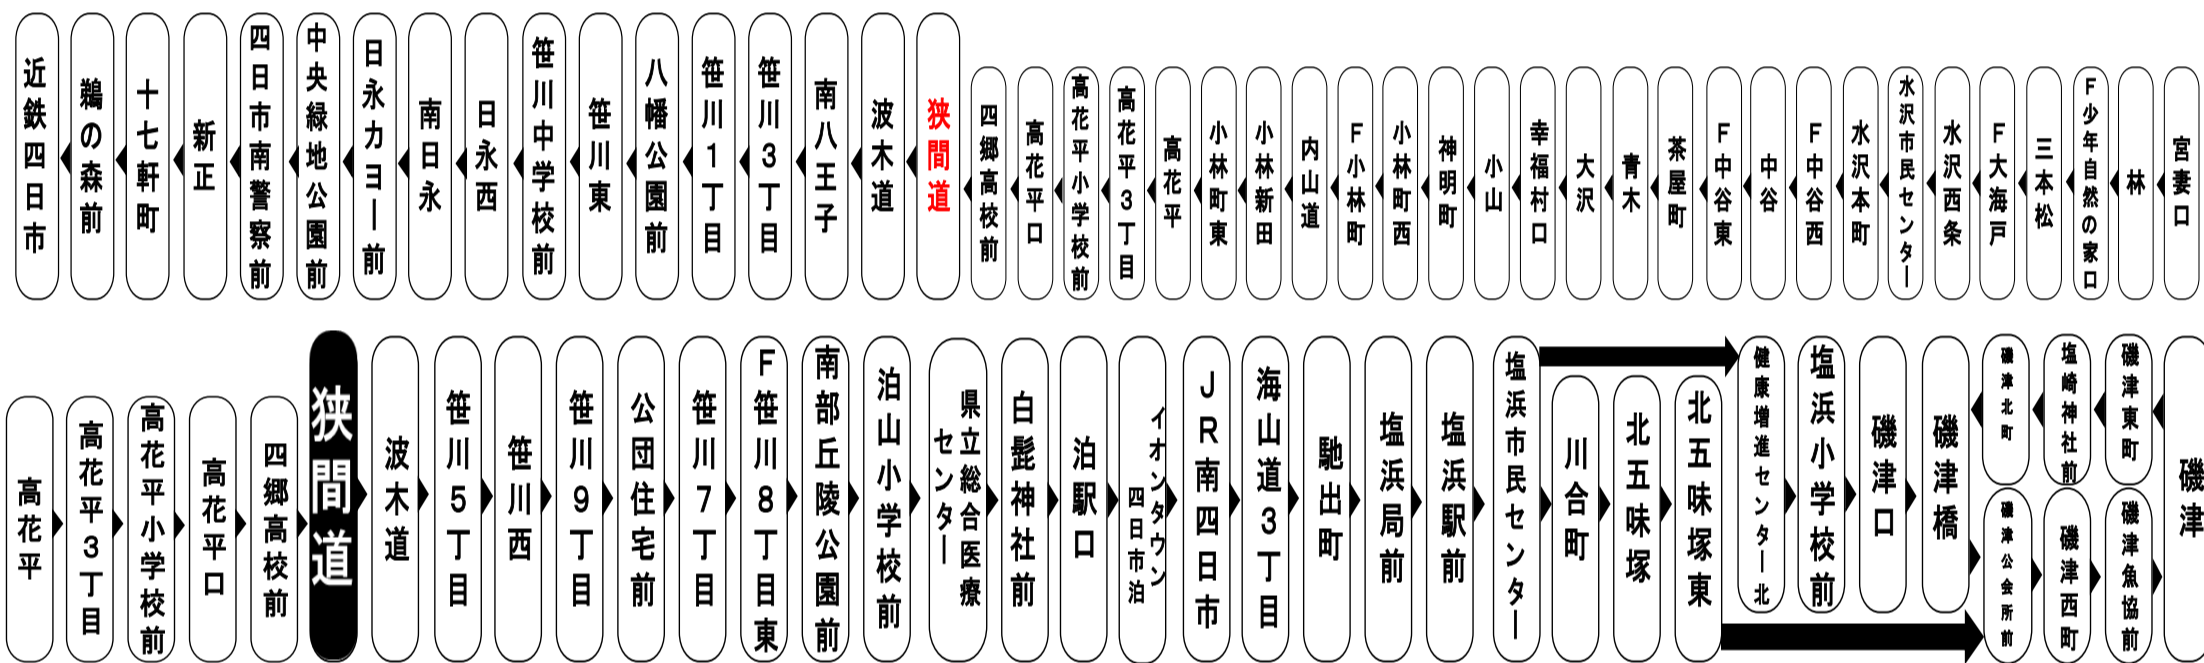

平日時刻表 (Weekdays)

Table with 15 columns (時刻 7-20) and 2 rows of bus routes. Route [65] goes via HINAGA KAYO to KINTETSU YOKKAICHI Sta. Route [92] goes via Medical Center to ISOZU.

北:北五味塚経由

土日祝日時刻表 (Weekends)

Table with 15 columns (時刻 7-20) and 2 rows. Large red text overlay reads '土日祝日の運行はございません' (No operation on weekends/holidays).

狭間道 磯津向き

Yokkaichi bus location system

Advertisement for '四日市バスロケーションシステム' (Yokkaichi Bus Location System) with QR codes and text: 'I can check the current position of the bus'.