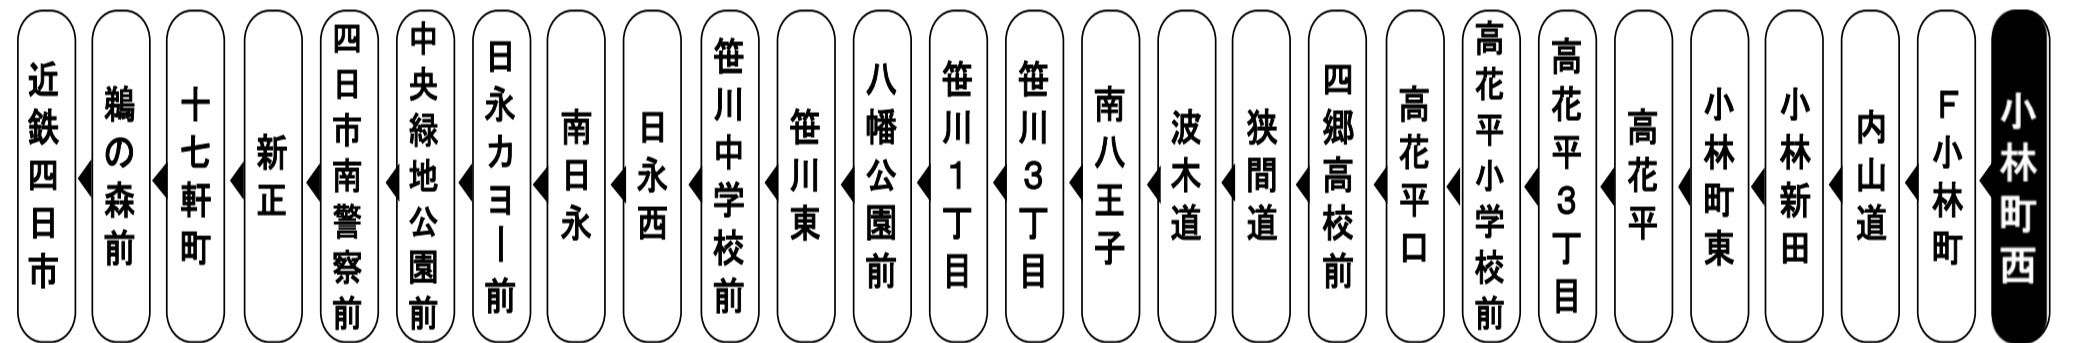

平日時刻表 (Weekdays)

Table with columns for destination (行先), time (時刻), and bus numbers (6-17). Rows include routes via MUROYAMA and SASAGAWA St. to JR YOKKAICHI Sta. and KINTETSU YOKKAICHI Sta.

土日祝日時刻表 (Weekends)

Table with columns for destination (行先), time (時刻), and bus numbers (6-17). Rows include routes via MUROYAMA and SASAGAWA St. to JR YOKKAICHI Sta. and KINTETSU YOKKAICHI Sta.

小林町西 01のりば 四日市向き

Yokkaichi bus location system. QRコードを読み取ってサイトにアクセス! I can check the current position of the bus.

路線バス 時刻運賃検索

モバイルサイト http://www.sanco.co.jp/

スマートフォンサイト http://www.sanco.co.jp/sp/

抗菌・抗ウイルス加工 施工済 SIAA ISO 21702 SIAA ISO 22196 三重交通グループ

お客様へのご案内

◇台風・積雪等により、お客様の安全が確保されない恐れのある場合は運休することがございます。◇道路状況により、大幅に遅延する場合がございますのであらかじめご了承ください。

下記期間は土日祝日ダイヤで運行します
お盆期間 8月13日から8月15日
年末年始 12月30日から1月4日

車椅子でご乗車の際は、電話連絡のご協力をお願いいたします。
When you ride in a wheelchair, I hope the cooperation your telephone contact