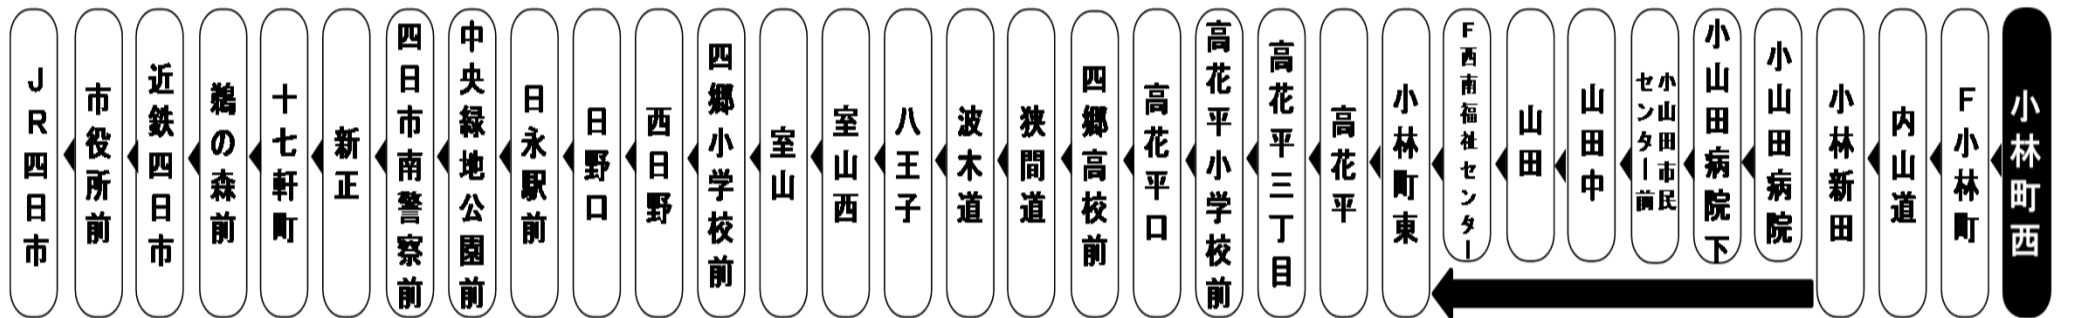

平日時刻表 (Weekdays)

Table with columns for destination (行先), time (時刻), and bus numbers (6-17). Rows include routes via MUROYAMA and SASAGAWA St. to JR YOKKAICHI Sta. and KINTETSU YOKKAICHI Sta.

土日祝日時刻表 (Weekends)

Table with columns for destination (行先), time (時刻), and bus numbers (6-17). Rows include routes via MUROYAMA and SASAGAWA St. to JR YOKKAICHI Sta. and KINTETSU YOKKAICHI Sta.

小林町西 01のりば 四日市向き

Yokkaichi bus location system. QRコードを読み取ってサイトにアクセス! I can check the current position of the bus.

路線バス 時刻運賃検索

モバイルサイト http://www.sanco.co.jp/

スマートフォンサイト http://www.sanco.co.jp/sp/

抗菌・抗ウイルス加工 施工済 SIAA ISO 21702 SIAA ISO 22196 三重交通グループ

お客様へのご案内

◇台風・積雪等により、お客様の安全が確保されない恐れのある場合は運休することがございます。◇道路状況により、大幅に遅延する場合がございますのであらかじめご了承ください。

下記期間は土日祝日ダイヤで運行します
お盆期間 8月13日から8月15日
年末年始 12月30日から1月4日

車椅子でご乗車の際は、電話連絡のご協力をお願いいたします。
When you ride in a wheelchair, I hope the cooperation your telephone contact